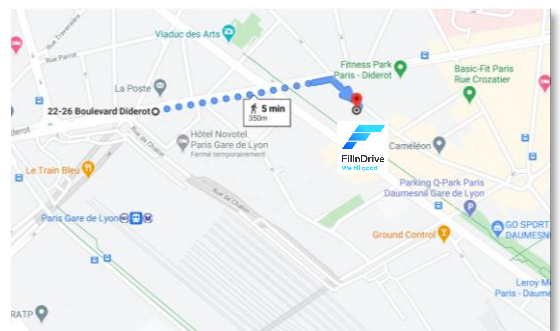

FROM GARE DE LYON

TO FILLNDRIVE

If you arrive by train

Come out in the Hall 3, at the Place Henry Frenay

In the Hall 2, take the stairs/escalator to go to the lower level. The exit is next to the McDonalds.

4 min walk to go to the 130 rue de charenton

After the place, go straight, then take the first left, then the first right, and again the first right : FillnDrive is here !

If you arrive by the subway

Come out at the exit 11

Exit 11 is located towards metro line 1, you may have to pass on the platform of line 1.

If you take the Hall 3 exit, follow the instructions above

5 min walk to go to the 130 rue de charenton

Go straight after exiting the subway and take right rue de charenton : FillnDrive is here !