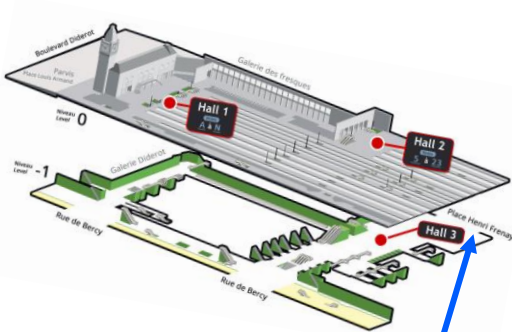

FROM GARE DE LYON

TO FILLNDRIVE

If you arrive by train

Come out in the Hall 3, at the Place Henry Frenay

In the Hall 2, take the stairs/escalator to go to the lower level. The exit is next to the McDonalds.

4 min walk to go to the 130 rue de charenton

After the place, go straight, then take the first left, then the first right, and again the first right : FillnDrive is here !

If you arrive by the subway

Come out at the exit 11

Exit 11 is located towards metro line 1, you may have to pass on the platform of line 1.

If you take the Hall 3 exit, follow the instructions above

5 min walk to go to the 130 rue de charenton

Go straight after exiting the subway and take right rue de charenton : FillnDrive is here !