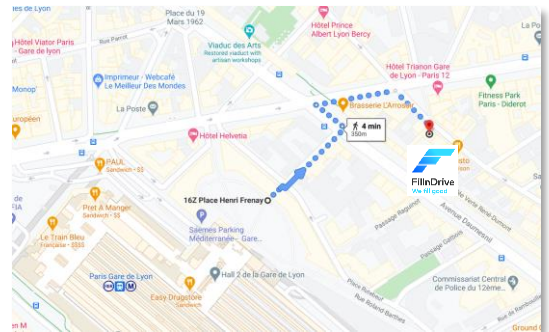

FROM GARE DE LYON

TO FILLNDRIVE

If you arrive by train

Come out in the Hall 3, at the Place Henry Frenay

In the Hall 2, take the stairs/escalator to go to the lower level. The exit is next to the McDonalds.

4 min walk to go to the 130 rue de charenton

After the place, go straight, then take the first left, then the first right, and again the first right : FillnDrive is here !

If you arrive by the subway

Come out at the exit 11

Exit 11 is located towards metro line 1, you may have to pass on the platform of line 1.

If you take the Hall 3 exit, follow the instructions above

5 min walk to go to the 130 rue de charenton

Go straight after exiting the subway and take right rue de charenton : FillnDrive is here !